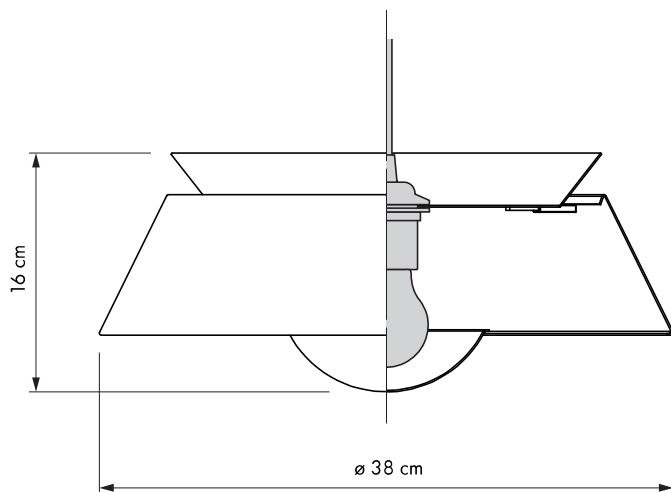

Designed by The VITA copenhagen Design Team in Copenhagen, Denmark

Colour variations

Matt white

Matt black

Mint green

Dimensions

ø 38 cm
h 16 cm

Material

Steel and polymethylmethacrylate

Weight incl. packaging

2 kg

Light source

E27 / E26 - max 15 W LED
Bulb recommendation: #4026

Packaging

Gift Box, Dimensions (W×H×D): 40x40x9 cm

Assembly time