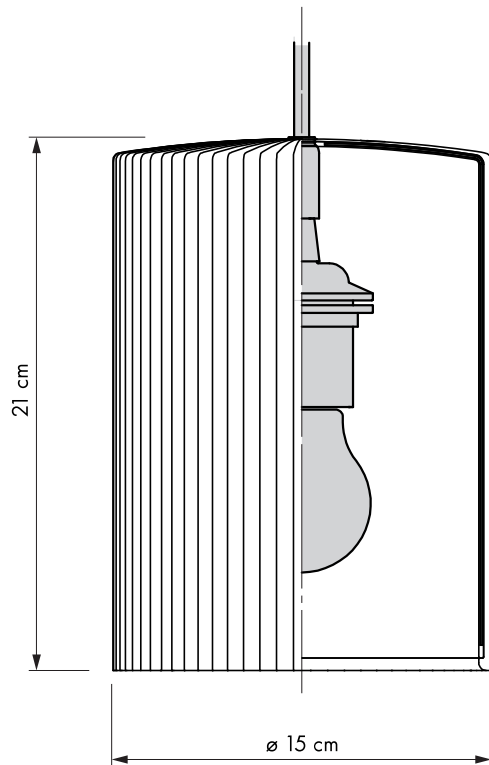

# VITA Ripples cusp

#2043

Designed by Soren Ravn Christensen in Copenhagen, Denmark

 **Unbreakable**

 **Dimensions**  
ø 15 cm  
h 21 cm

 **Material**  
Silicone and polycarbonate

 **Weight incl. packaging**  
0,78 kg

 **Light source**  
E27 / E26 - max 15 W LED  
Bulb recommendation: #4026

 **Packaging**  
Gift Box, Dimensions (W×H×D): 48,5x24x20 cm

 **Assembly time**  
5 min - video guide at [www.vitacopenhagen.com](http://www.vitacopenhagen.com)