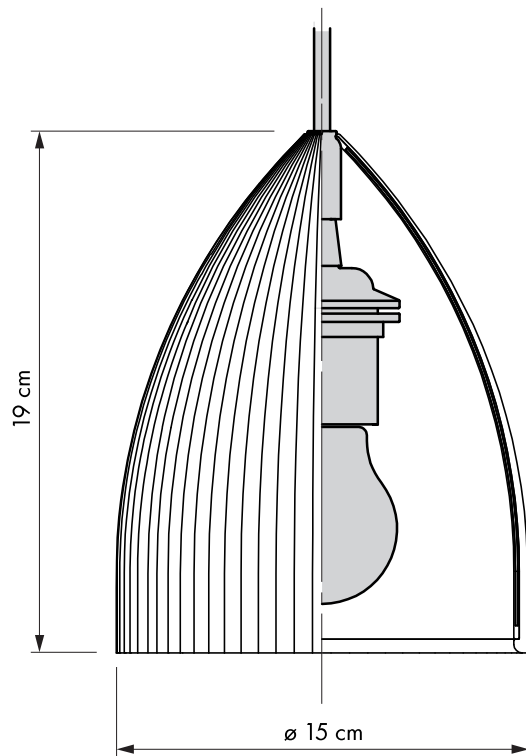

VITA Ripples slope

#2044

Designed by Soren Ravn Christensen in Copenhagen, Denmark

 **Unbreakable**

 **Dimensions**
ø 15 cm
h 19 cm

 **Material**
Silicone and polycarbonate

 **Weight incl. packaging**
0,56 kg

 **Light source**
E27 / E26 - max 15 W LED
Bulb recommendation: #4026

 **Packaging**
Gift Box, Dimensions (W×H×D): 22,6x15,6x9 cm

 **Assembly time**
5 min - video guide at www.vitacopenhagen.com

 **Media Kit**
Photos, 3D models, 2D drawings
Download at www.vitacopenhagen.com

Ordering Information
Ripples slope #2044

Accessories

Cord set white (pendant)	#4005
Cord set black (pendant)	#4006
Cannonball white (pendant)	#4031
Cannonball black (pendant)	#4032
Rosette white	#4144
Rosette black	#4145
Idea 6W 60 mm LED bulb	#4026
Idea 6W 80 mm LED bulb	#4033
Idea 2W 45 mm LED bulb	#4039
Idea 13W 70 mm LED bulb	#4136