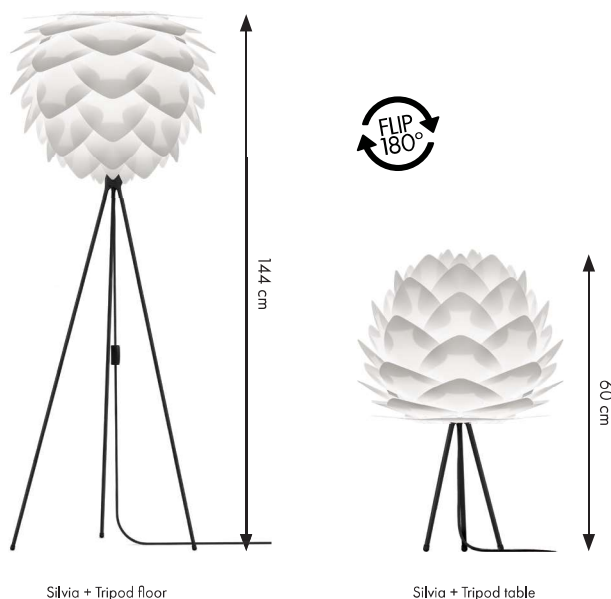

VITA Silvia medium

#2007
#2030
#2053
#2070

Designed by The VITA copenhagen Design Team in Copenhagen, Denmark

Silvia + Tripod floor

Silvia + Tripod table

Colour variations

White

Copper

Brushed steel

Brushed brass

Floor and pendant in one

Unbreakable

Dimensions

ø 50 cm
h 41 cm

Material

Polypropylene & Polycarbonate

Weight incl. packaging

1,18 kg

Light source

E27 / E26 - max 15 W LED
Bulb recommendation: #4026

Packaging

Gift Box, Dimensions (W×H×D): 40x30x3 cm

Assembly time

15 min - video guide at www.vitacopenhagen.com

Unbreakable

Dimensions

ø 32 cm
h 24,5 cm

Material

Polypropylene & Polycarbonate

Weight incl. packaging

0,62 kg

Light source