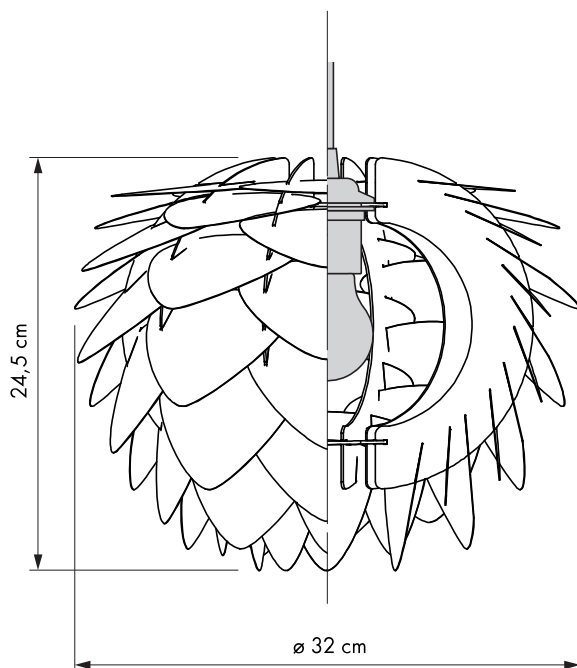

VITA Silvia mini

#2009
#2031
#2054
#2071

Designed by The VITA copenhagen Design Team in Copenhagen, Denmark

Silvia mini + Tripod floor

Silvia mini + Tripod table