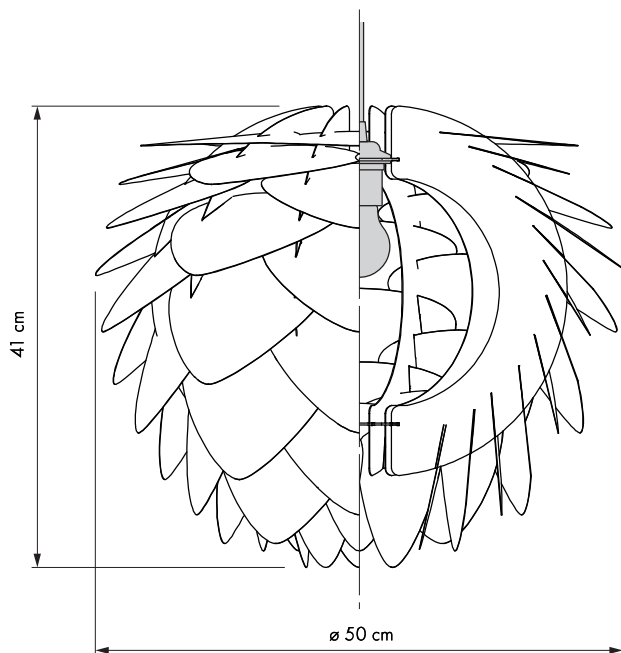

VITA Silvia medium

#2007
#2030
#2053
#2070

Designed by The VITA copenhagen Design Team in Copenhagen, Denmark

Silvia + Tripod floor

Silvia + Tripod table

Colour variations

White

Copper

Brushed steel

Brushed brass

Floor and pendant in one

Unbreakable

Dimensions

ø 50 cm
h 41 cm

Material

Polypropylene & Polycarbonate

Weight incl. packaging

1,18 kg

Light source

E27 / E26 - max 15 W LED
Bulb recommendation: #4026

Packaging

Gift Box, Dimensions (W×H×D): 40x30x3 cm

Assembly time

15 min - video guide at www.vitacopenhagen.com

Unbreakable

Dimensions

ø 32 cm
h 24,5 cm

Material

Polypropylene & Polycarbonate

Weight incl. packaging

0,62 kg

Light source