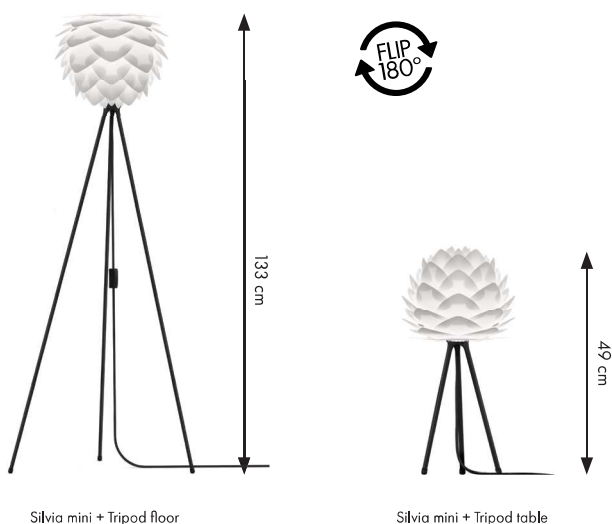

VITA Silvia mini

#2009
#2031
#2054
#2071

Designed by The VITA copenhagen Design Team in Copenhagen, Denmark

Silvia mini + Tripod floor

Silvia mini + Tripod table