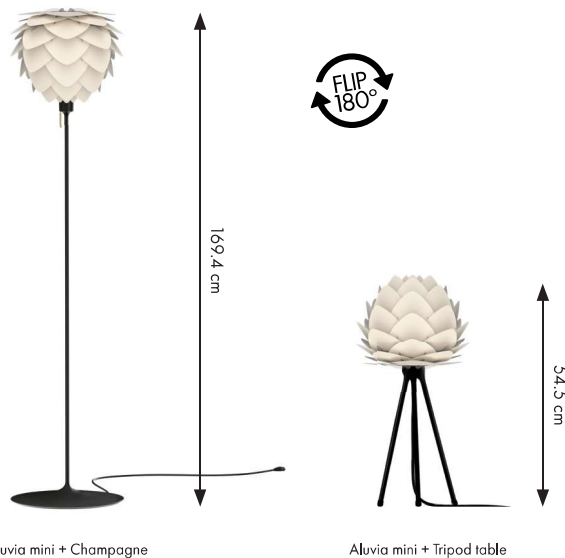

VITA Aluvia mini

#2128
#2130
#2132
#2134
#2136
#2138

Designed by The VITA copenhagen Design Team in Copenhagen, Denmark

Floor and pendant in one

Unbreakable

Dimensions
ø 40 cm
h 30 cm

Material
Aluminium, PP & PC

Weight incl. packaging
1380 g

Light source
E27 - max 15 W LED
Bulb recommendation: #4136

Packaging
Gift Box, Dimensions (W×H×D): 51 x 2.7 x 35.1 cm

Assembly time
20 min - video guide at www.vitacopenhagen.com

 **Use for ceiling**

 **Unbreakable**

 **Dimensions**
ø 59 cm
h 48 cm

 **Material**
Aluminium, PP & PC

 **Weight incl. packaging**
2630 g

 **Light source**
E27 - max 15 W LED
Bulb recommendation: #4136 / #4026