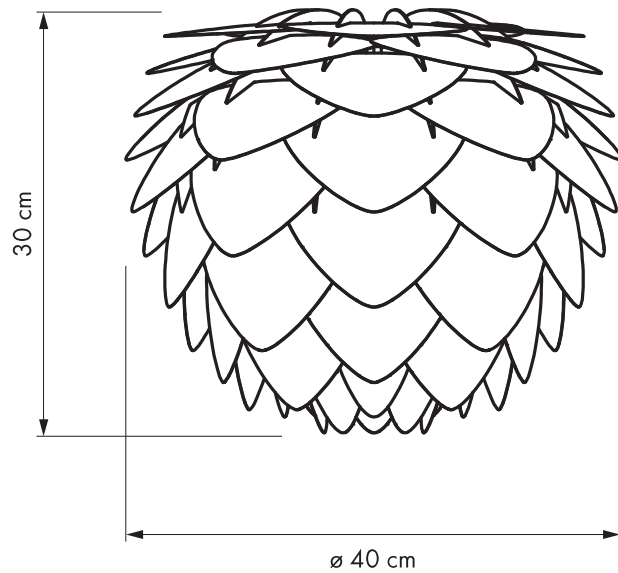

VITA Aluvia mini

#2128
#2130
#2132
#2134
#2136
#2138

Designed by The VITA copenhagen Design Team in Copenhagen, Denmark

Floor and pendant in one

Unbreakable

Dimensions
ø 40 cm
h 30 cm

Material
Aluminium, PP & PC

Weight incl. packaging
1380 g

Light source
E27 - max 15 W LED
Bulb recommendation: #4136

Packaging
Gift Box, Dimensions (W×H×D): 51 x 2.7 x 35.1 cm

Assembly time
20 min - video guide at www.vitacopenhagen.com

 **Use for ceiling**

 **Unbreakable**

 **Dimensions**
ø 59 cm
h 48 cm

 **Material**
Aluminium, PP & PC

 **Weight incl. packaging**
2630 g

 **Light source**
E27 - max 15 W LED
Bulb recommendation: #4136 / #4026

 **Packaging**
Gift Box, Dimensions (W×H×D): 49.5 x 5.7 x 34.5 cm

 **Assembly time**
20 min - video guide at www.vitacopenhagen.com

 **Media Kit**
Photos, 3D models
Download at www.vitacopenhagen.com

Ordering Information