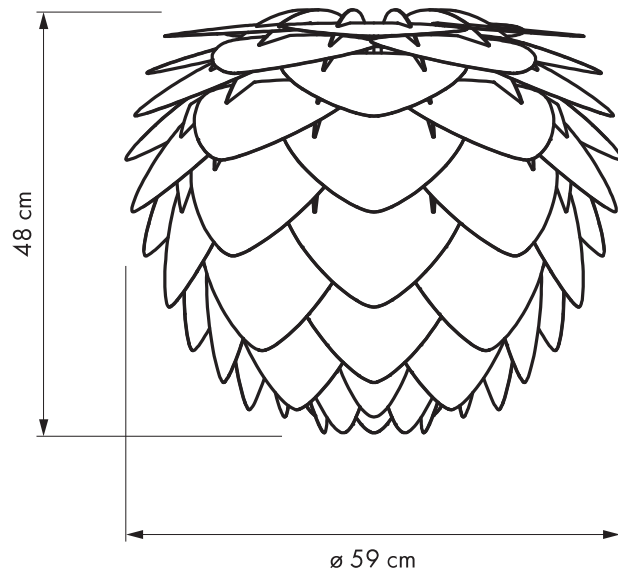

 **Use for ceiling**

 **Unbreakable**

 **Dimensions**
ø 59 cm
h 48 cm

 **Material**
Aluminium, PP & PC

 **Weight incl. packaging**
2630 g

 **Light source**
E27 - max 15 W LED
Bulb recommendation: #4136 / #4026

 **Packaging**
Gift Box, Dimensions (W×H×D): 49.5 x 5.7 x 34.5 cm

 **Assembly time**
20 min - video guide at www.vitacopenhagen.com

 **Media Kit**
Photos, 3D models
Download at www.vitacopenhagen.com

Ordering Information