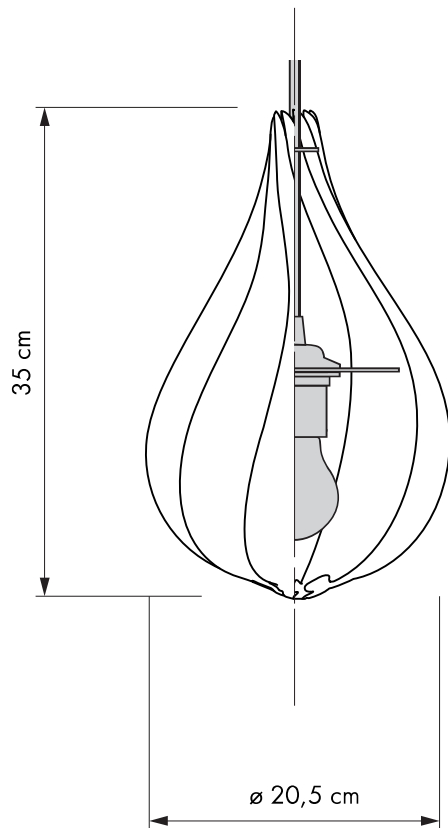

VITA Alva medium

#2102

Designed by Lorenzo Radaelli in Copenhagen, Denmark

 **Unbreakable**

 **Dimensions**
ø 24,5
h 42

 **Material**
Polypropylene, POM & PC

 **Weight incl. packaging**
0,57 kg

 **Light source**
E27 / E26 - max 15 W LED
Bulb recommendation: #4026

 **Packaging**
Gift Box, Dimensions (W×H×D): 25,2 x 47,2 x 1,5 cm

 **Assembly time**
15 min - video guide at www.vitacopenhagen.com

 **Media Kit**
Photos, 3D models, 2D drawings
Download at www.vitacopenhagen.com

The specifications and dimensions are subject to change without notice
Document date: 15 February 2018 1:57 PM

VITA Alva mini

#2103

Designed by Lorenzo Radaelli in Copenhagen, Denmark

 **Unbreakable**

 **Dimensions**
ø 20,5
h 35

 **Material**
Polypropylene, POM & PC

 **Weight incl. packaging**
0,42 kg

 **Light source**
E27 / E26 - max 4/8 W LED
Bulb recommendation: #4026

 **Packaging**
Gift Box, Dimensions (W×H×D): 20,7 x 38,6 x 1,5 cm