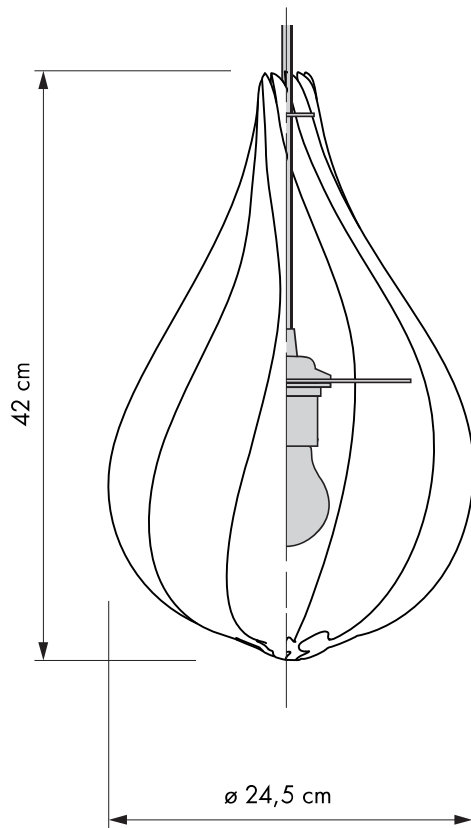

VITA Alva medium

#2102

Designed by Lorenzo Radaelli in Copenhagen, Denmark

 **Unbreakable**

 **Dimensions**
ø 24,5
h 42

 **Material**
Polypropylene, POM & PC

 **Weight incl. packaging**
0,57 kg

 **Light source**
E27 / E26 - max 15 W LED
Bulb recommendation: #4026

 **Packaging**
Gift Box, Dimensions (W×H×D): 25,2 x 47,2 x 1,5 cm

 **Assembly time**
15 min - video guide at www.vitacopenhagen.com

 **Media Kit**
Photos, 3D models, 2D drawings
Download at www.vitacopenhagen.com

The specifications and dimensions are subject to change without notice
Document date: 15 February 2018 1:57 PM

VITA Alva mini

#2103

Designed by Lorenzo Radaelli in Copenhagen, Denmark

 **Unbreakable**

 **Dimensions**
ø 20,5
h 35

 **Material**
Polypropylene, POM & PC

 **Weight incl. packaging**
0,42 kg

 **Light source**
E27 / E26 - max 4/8 W LED
Bulb recommendation: #4026

 **Packaging**
Gift Box, Dimensions (W×H×D): 20,7 x 38,6 x 1,5 cm