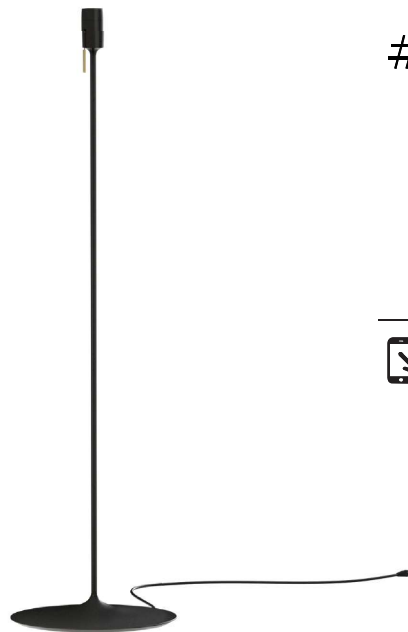

VITA Champagne

#4035
#4036

Designed by Anders Klem in Copenhagen, Denmark

Use for floor

Dimensions
ø 38 cm
h 140 cm

Material
Aluminium, steel, MDF, ABS. Includes 1.5m of cord, brass switch, plug and E27 socket.

Weight incl. packaging
3.4 kg

Light source
E27
Max 15 W LED

Packaging
Gift Box, Dimensions (W×H×D): 41.8 x 10.5 x 41.8 cm

Assembly time
10 min - video guide at www.vitacopenhagen.com

CE certified
For indoor use