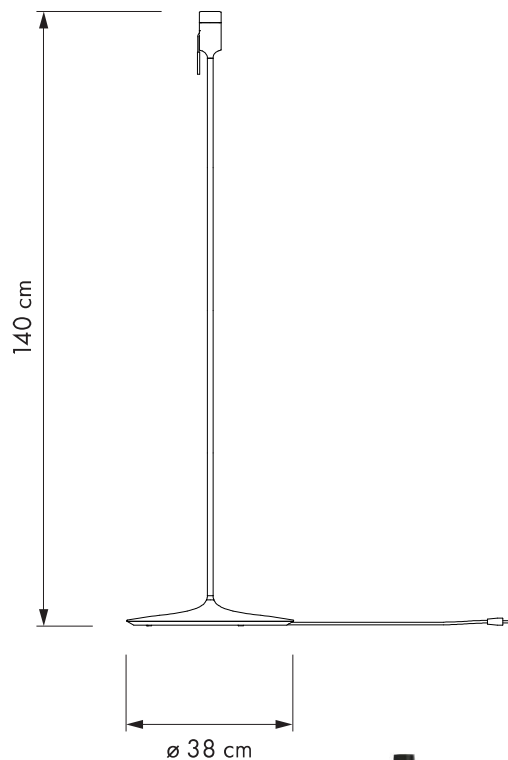

VITA Champagne

#4035
#4036

Designed by Anders Klem in Copenhagen, Denmark

Use for floor

Dimensions
ø 38 cm
h 140 cm

Material
Aluminium, steel, MDF, ABS. Includes 1.5m of cord, brass switch, plug and E27 socket.

Weight incl. packaging
3.4 kg

Light source
E27
Max 15 W LED

Packaging
Gift Box, Dimensions (W×H×D): 41.8 x 10.5 x 41.8 cm

Assembly time
10 min - video guide at www.vitacopenhagen.com

CE certified
For indoor use