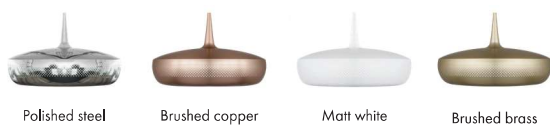

VITA Clava Dine

#2097
#2098
#2076
#2099

Designed by Soren Ravn Christensen in Copenhagen, Denmark

Colour variations

Polished steel

Brushed copper

Matt white

Brushed brass

Dimensions

ø 43 cm
h 28 cm

Material
Aluminium

Weight incl. packaging
2,28 kg

Light source
E27 / E26 - max 15 W LED
Bulb recommendation: #4033

Packaging
Gift Box, Dimensions (W×H×D): 47,8x47,8x63,5 cm

Assembly time
5 min - video guide at www.vitacopenhagen.com

Media Kit
Photos, 3D models, 2D drawings
Download at www.vitacopenhagen.com

Ordering Information

Clava Dine polished steel	#2097
Clava Dine brushed copper	#2098
Clava Dine matt white	#2076
Clava Dine brushed brass	#2099