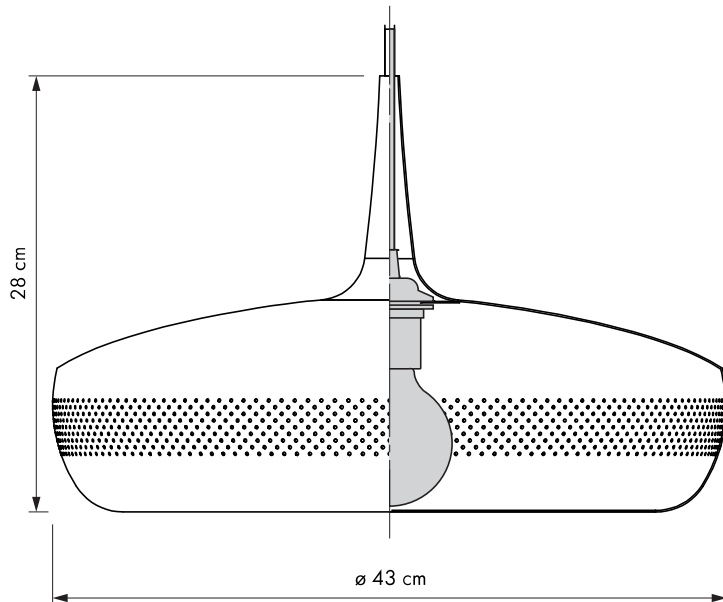

VITA Clava Dine

#2097
#2098
#2076
#2099

Designed by Soren Ravn Christensen in Copenhagen, Denmark

Colour variations

Polished steel

Brushed copper

Matt white

Brushed brass

Dimensions

ø 43 cm
h 28 cm

Material
Aluminium

Weight incl. packaging
2,28 kg

Light source
E27 / E26 - max 15 W LED
Bulb recommendation: #4033

Packaging
Gift Box, Dimensions (W×H×D): 47,8x47,8x63,5 cm

Assembly time
5 min - video guide at www.vitacopenhagen.com