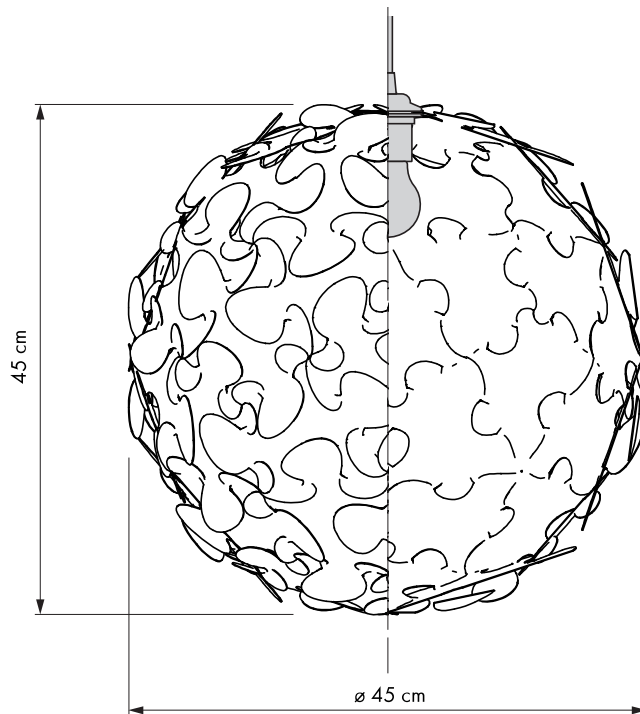

# VITA Lora medium

#2064

Designed by Lorenzo Radaelli in Copenhagen, Denmark

 **Unbreakable**

 **Dimensions**  
ø 45 cm  
h 45 cm

 **Material**  
Polycarbonate and polypropylene

 **Weight incl. packaging**  
0,83 kg

 **Light source**  
E27 / E26 - max 15 W LED  
Bulb recommendation: #4026

 **Packaging**  
Gift Box, Dimensions (W×H×D): 22x17x5,5 cm

 **Assembly time**  
20 min - video guide at [www.vitacopenhagen.com](http://www.vitacopenhagen.com)

## # Ordering Information

Lora x-large white #2065