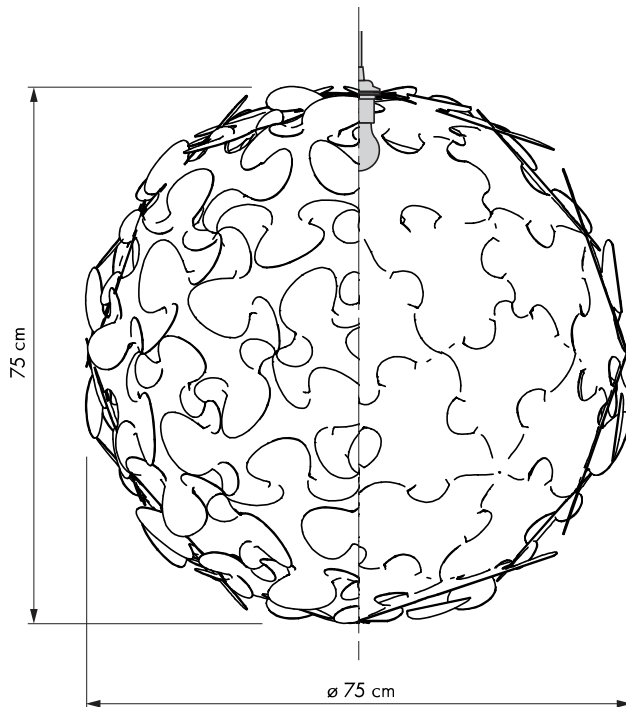

# VITA Lora x-large

#2065

Designed by Lorenzo Radaelli in Copenhagen, Denmark

 **Unbreakable**

 **Dimensions**  
ø 75 cm  
h 75 cm

 **Material**  
Polycarbonate and polypropylene

 **Weight incl. packaging**  
2,90 kg