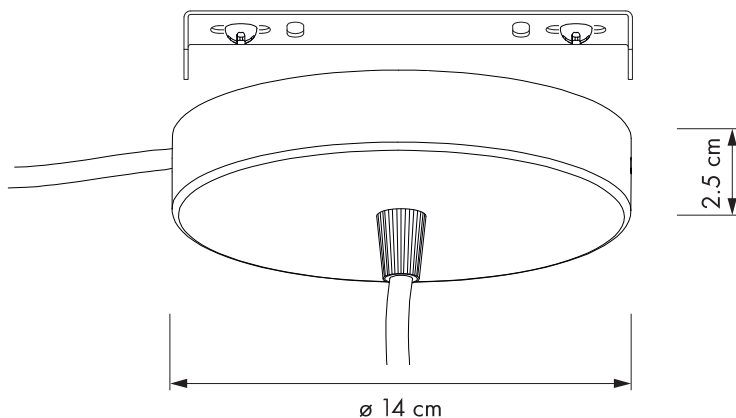

VITA Rosette

#4144
#4145

Designed by Soren Ravn Christensen in Copenhagen, Denmark

	Dimensions ø 14 cm h 2.5 cm
	Material 2.1 m textile cord, a canopy and E27 socket
	Weight incl. packaging 540 g
	Light source E27 Max 15 W LED
	Packaging Gift Box, Dimensions (W×H×D): 16.6 x 9.3 x 16.6 cm
	Assembly time 15 min - video guide at www.vitacopenhagen.com
	CE certified For indoor use
	Media Kit Photos, 3D models Download at www.vitacopenhagen.com

#	Ordering Information	
	Rosette white	#4144
	Rosette black	#4145

	Accessories	
	Idea 6W 60 mm LED bulb	#4026
	Idea 6W 80 mm LED bulb	#4033
	Idea 2W 45 mm LED bulb	#4039
	Idea 13W 70 mm LED bulb	#4136

 **Download the VITA Unfold at Home App**
It helps you choose the perfect lamp