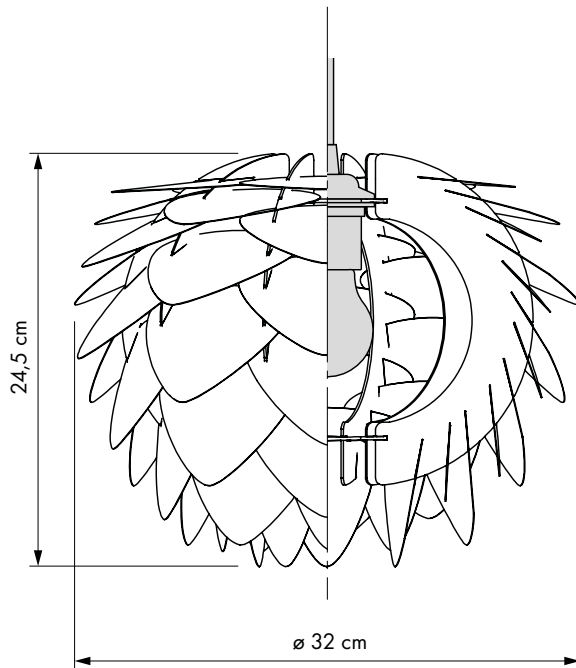

UMAGE **Silvia mini create**

#2100
#4064

Designed by UIMAGE Design Team in Copenhagen, Denmark

Floor and pendant in one

Unbreakable

Dimensions

ø 32 cm
h 24.5 cm

Material

Polypropylene, PC & watercolour paper

Weight incl. packaging

0.40 kg

Light source

E27 / E26 - max 15 W LED
Bulb recommendation: #4026

Packaging

Gift Box, Dimensions (W×H×D): 30.5x21.8x2.6 cm

Assembly time

15 min - video guide at umage.com

Media Kit

Photos, 3D models, 2D drawings
Download at umage.com

Ordering Information

Silvia mini create

#2100

Accessories

Silvia mini create, extra leaves	#4064
Cord set white (pendant)	#4005
Cord set black (pendant)	#4006
Cannonball white (pendant)	#4031
Cannonball black (pendant)	#4032
Rosette white	#4144
Rosette black	#4145
Tripod floor white	#4015
Tripod floor black	#4016
Tripod table white	#4021
Tripod table black	#4022
Tripod base white	#4053
Tripod base black	#4054
Champagne floor white	#4035
Champagne floor black	#4036
Idea 6W 60 mm LED bulb	#4026
Idea 6W 80 mm LED bulb	#4033
Idea 2W 45 mm LED bulb	#4039
Idea 13W 70 mm LED bulb	#4136