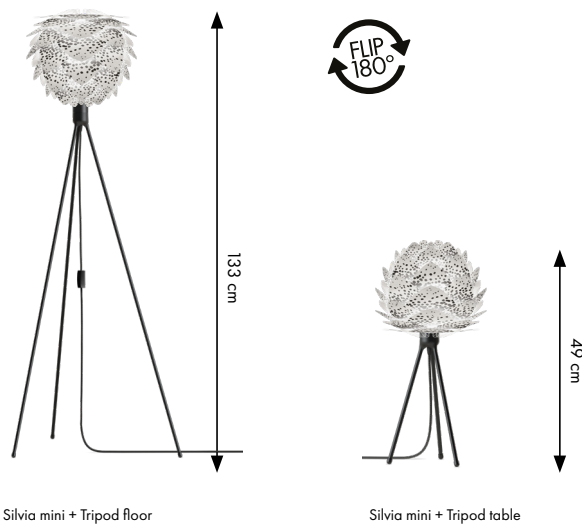

Polypropylene, PC & watercolour paper

Weight incl. packaging

0.40 kg

Light source

E27 / E26 - max 15 W LED
Bulb recommendation: #4026

Packaging

Gift Box, Dimensions (W×H×D): 30.5x21.8x2.6 cm

Assembly time

15 min - video guide at umage.com

Media Kit

Photos, 3D models, 2D drawings
Download at umage.com

Ordering Information

Silvia mini create

#2100

Accessories

Silvia mini create, extra leaves	#4064
Cord set white (pendant)	#4005
Cord set black (pendant)	#4006
Cannonball white (pendant)	#4031
Cannonball black (pendant)	#4032
Rosette white	#4144
Rosette black	#4145
Tripod floor white	#4015
Tripod floor black	#4016
Tripod table white	#4021
Tripod table black	#4022
Tripod base white	#4053
Tripod base black	#4054
Champagne floor white	#4035
Champagne floor black	#4036
Idea 6W 60 mm LED bulb	#4026
Idea 6W 80 mm LED bulb	#4033
Idea 2W 45 mm LED bulb	#4039
Idea 13W 70 mm LED bulb	#4136

Silvia mini + Tripod floor

Silvia mini + Tripod table

Creative examples - create your own lamp

UMAGE

UMAGE
Kongens Nytorv 15
DK-1050 Copenhagen K
Denmark

+45 31 39 31 31 (tel)
+45 31 73 32 29 (fax)
info@umage.com
www.umage.com