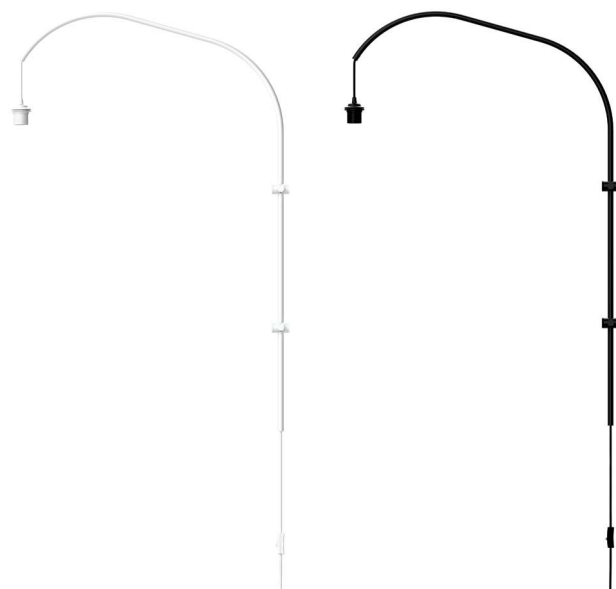

VITA Willow single

#4110
#4111

Designed by Soren Ravn Christensen in Copenhagen, Denmark

Colour variations

White

Black

Use for wall

Dimensions
l 77.7 cm
h 123 cm

Material
Aluminium and steel. Includes 1.3 m textile cord set, plug and E27 socket.

Weight incl. packaging
3.01 kg

Light source
E27
Max 15 W LED

Packaging
Gift Box, Dimensions (W×H×D): 88.5 x 8.5 x 34 cm

Assembly time
10 min - video guide at www.vitacopenhagen.com

CE certified
For indoor use

Media Kit
Photos, 3D models
Download at www.vitacopenhagen.com

Ordering Information

Willow single white	#4110
Willow single black	#4111