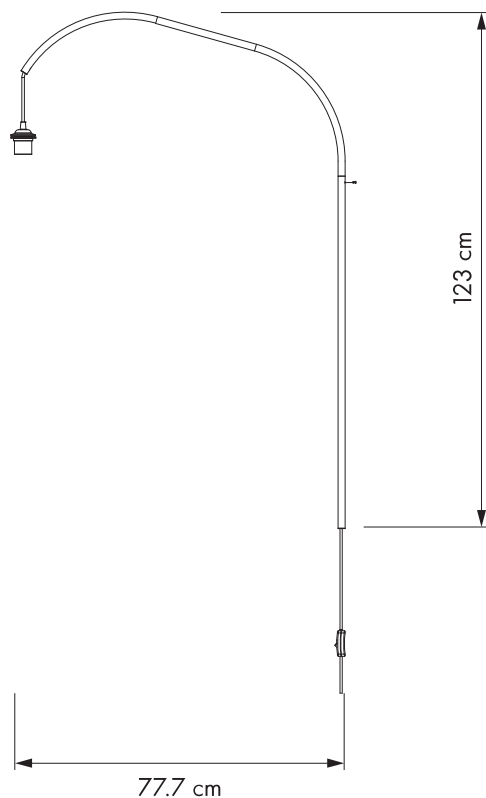

VITA Willow single

#4110
#4111

Designed by Soren Ravn Christensen in Copenhagen, Denmark

Colour variations

White

Black

Use for wall

Dimensions
l 77.7 cm
h 123 cm

Material
Aluminium and steel. Includes 1.3 m textile cord set, plug and E27 socket.

Weight incl. packaging
3.01 kg

Light source
E27
Max 15 W LED

Packaging
Gift Box, Dimensions (W×H×D): 88.5 x 8.5 x 34 cm