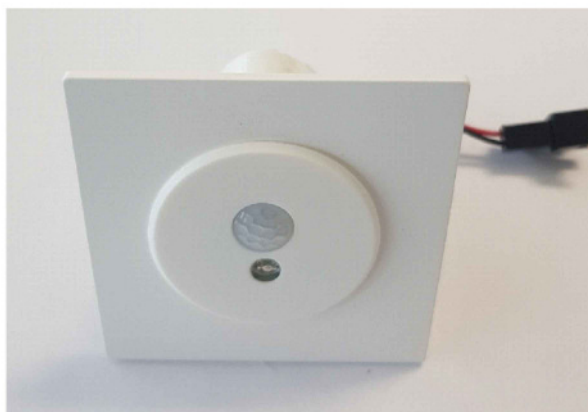

Option 1:

Drill a hole \varnothing 25mm, install battery-pack long and LIGA air Swisspir, L: 170mm

Option 2:

Installation with flush-mounted cover plate, available in colors white, grey or black

Specification Sheet: LIGA air Swisspir battery powered

Luminaire Modell: ...

Control: Mounting Options

LIGA.AIR.SP.BAT.

V1.0 / 30.10.2019
P 2/3

LICHTTEAM AG
Stationsstrasse 89
6023 Rothenburg

T +41 41 280 57 57
mail@lichtteam.ch
www.lichtteam.ch

Option 3:

Surface mounted, box an cover plate available in colors white, grey or black