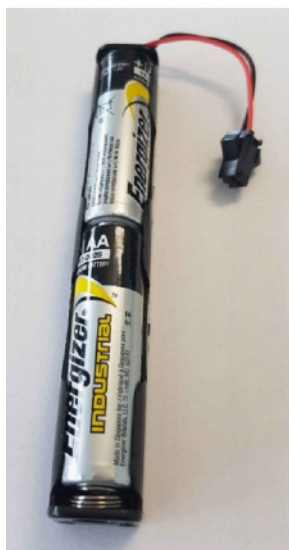

Specification Sheet: LIGA air Swisspir battery powered

Luminaire Modell: ...

Control: Mounting Options

LIGA.AIR.SP.BAT.

V1.0 / 30.10.2019
P 1/3

LICHTTEAM AG
Stationsstrasse 89
6023 Rothenburg

T +41 41 280 57 57
mail@lichtteam.ch
www.lichtteam.ch

Option 1:

Drill a hole \varnothing 25mm, install battery-pack long and LIGA air Swisspir, L: 170mm

Option 2:

Installation with flush-mounted cover plate, available in colors white, grey or black

Specification Sheet: LIGA air Swisspir battery powered